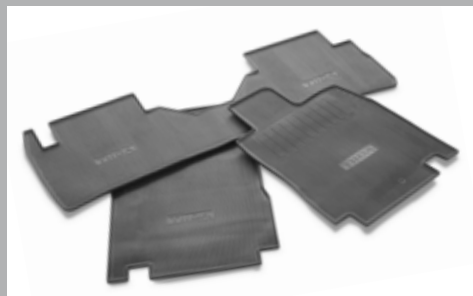

Carpet Floor Mats

Rubber Floor Mats

Towball Bag Kit

Nissan Tiida

	Part Number	ST	Ti	Comments
Alarm Security System	B2600 EE000AU	●	●	
Alloy Wheel (15" - 10 Spoke)	UXW42 D5640	●		One wheel. For ST variant - require addition of Centre Cap and Nuts
Alloy Wheel (15" - 5 Spoke)	UXW32 D5640	●		
Bumper Protector Kit	F2080 ED000	●	●	Cannot be fitted with Rear Park Assist
Bonnet Protector - Clear	F5166 1JY00AU	●	●	
Boot Storage Bag - 1 Compartment	H4920 GEN01AU	●	●	
Boot Storage Bag - 6 Compartments	H4920 GEN06AU	●	●	
Bootlip Protector - General	85010 GEN00AU	●	●	
Carpet Floor Mats - Front & Rear	G4900 EE010AU	●	●	
First Aid Kit	F6666 GEN00AU	●	●	
Hands-free Mobile Phone Kit (Bluetooth®)	B8330 EE200AU	●	●	
Headlamp Protectors	B6310 1JY00AU	●	●	
Kick Plates (Set of 4)	G6950 EE000AU	●	●	
Mudflap Set - Front & Rear	F38E0 ED900	●		
Rear Protection Carpet Mat (Hatch)	H4902 EE010AU	●	●	
Rear Protection Carpet Mat (Sedan)	H4902 EE100AU	●	●	
Rear Protection Tray (Hatch)	H4906 EE000AU	●	●	
Rear Protection Tray (Sedan)	H4906 EE100AU	●	●	
Rear Park Assist	B85A5 1JY00AU	●	●	4-head system. Cannot be fitted with Bumper Protector
Roof Bars (Hatch)	G3125 EE000AU	●	●	Max. load capacity 38kg
Roof Bars (Sedan)	G3125 EE100AU	●	●	
Roof Bar Accessories:				
Bike Carrier	G3400 PR591AU	●	●	Holds 1 Bicycle. For use with Roof Bars
Kayak/Canoe Carrier	G3400 RH561AU	●	●	Requires Wrap-around, Roof Bar. For use with Roof Bars
Load Strap (3mtr)	G3400 RHTD30AU	●	●	
Multi-purpose Holder	G3400 RHMPHAU	●	●	Requires Wrap-around, Roof Bar. For use with Roof Bars
Ski/Snowboard Carrier	G3400 RH544AU	●	●	Holds 4 Skis or 2 Snowboards. Use with Wrap-around Roof Bar to increase height from roof. For use with Roof Bars
Wrap-around, Roof Bar	G3400 RHRW3AU	●	●	For use with Kayak/Canoe Carrier & Multi-purpose Holder. Can be used with Ski/Snowboard Carrier to increase height from roof
Rubber Floor Mats - Moulded Front	G4900 EERFRAU	●	●	
Rubber Floor Mats - Moulded Rear	G4900 EERRRAU	●	●	1 piece
Spoiler - Rear Boot (Sedan)	MK060 EE050AU	●	●	
Spoiler - Roof (Hatch)	K6050 EE050	●		
Sunguard (Sedan)	G9890 EE100AU	●	●	
Towball Bag Kit	G9180 GEN00AU	●	●	
Towbar (Hatch)	MK916 1JY00AU	●	●	Max. braked capacity 1,000kg
Towbar (Sedan)	G9162 EE050AU	●	●	
Towbar Wiring Harness	B4097 EE000AU	●	●	Includes 7-Pin Trailer Socket with Reed Switch
Towball - Chrome	G9180 NCR00AU	●	●	
Towbar D Shackle	G9168 89900A	●	●	
Towbar Safety Chain Kit	G9170 89900A	●	●	
Tyre Pressure Gauge, Digital	99560 GEN00AU	●	●	
Weathershield - RH	H0820 EE000AU	●	●	
Weathershield - LH	H0821 EE000AU	●	●	
Wheel Lock Nuts	AY320 T1210AU	●	●	