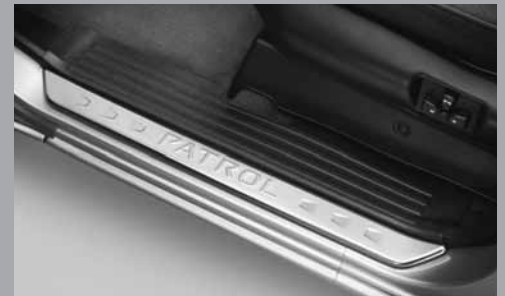

Genuine Accessories

PATROL

Genuine toughness

Remote Entry (DX)

Alloy Bullbar - 500 (shown on ST, with Round Driving Lights & Protectors)

Bonnet Protector (Clear)

Kick Plates

Steel Bullbar & Winch (shown on ST)

Towbar and Towball

Side Step (DX)

Genuine reliability

SHIFT_the way you move

Items featured with accessories, not included.

Spare Wheel Cover, Hard (Plastic)

Roof Rack (Country Style) (Automate)

Roof Bars