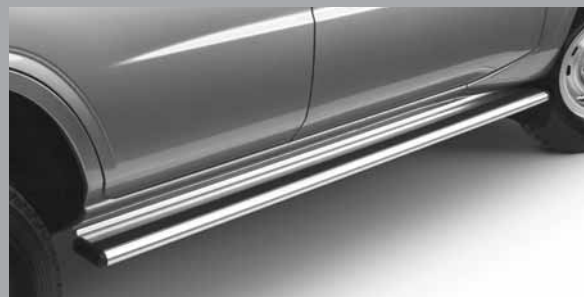

Genuine Accessories

PATROL

Genuine toughness

Remote Entry (DX)

Alloy Bullbar - 500 (shown on ST, with Round Driving Lights & Protectors)

Bonnet Protector (Clear)

Kick Plates

Steel Bullbar & Winch (shown on ST)

Bonnet Protector (Smoked)

Headlamp Protectors

Genuine integrity

ST shown with accessories.

Snorkel

Weathershield - Slimline (RH)

Weathershield - Standard (RH)

Nissan Rear Park Assist (NRPA)

Towbar and Towball

Side Step (DX)

Genuine reliability

SHIFT_the way you move

Items featured with accessories, not included.

Spare Wheel Cover, Hard (Plastic)

Roof Rack (Country Style) (Automate)

Roof Bars